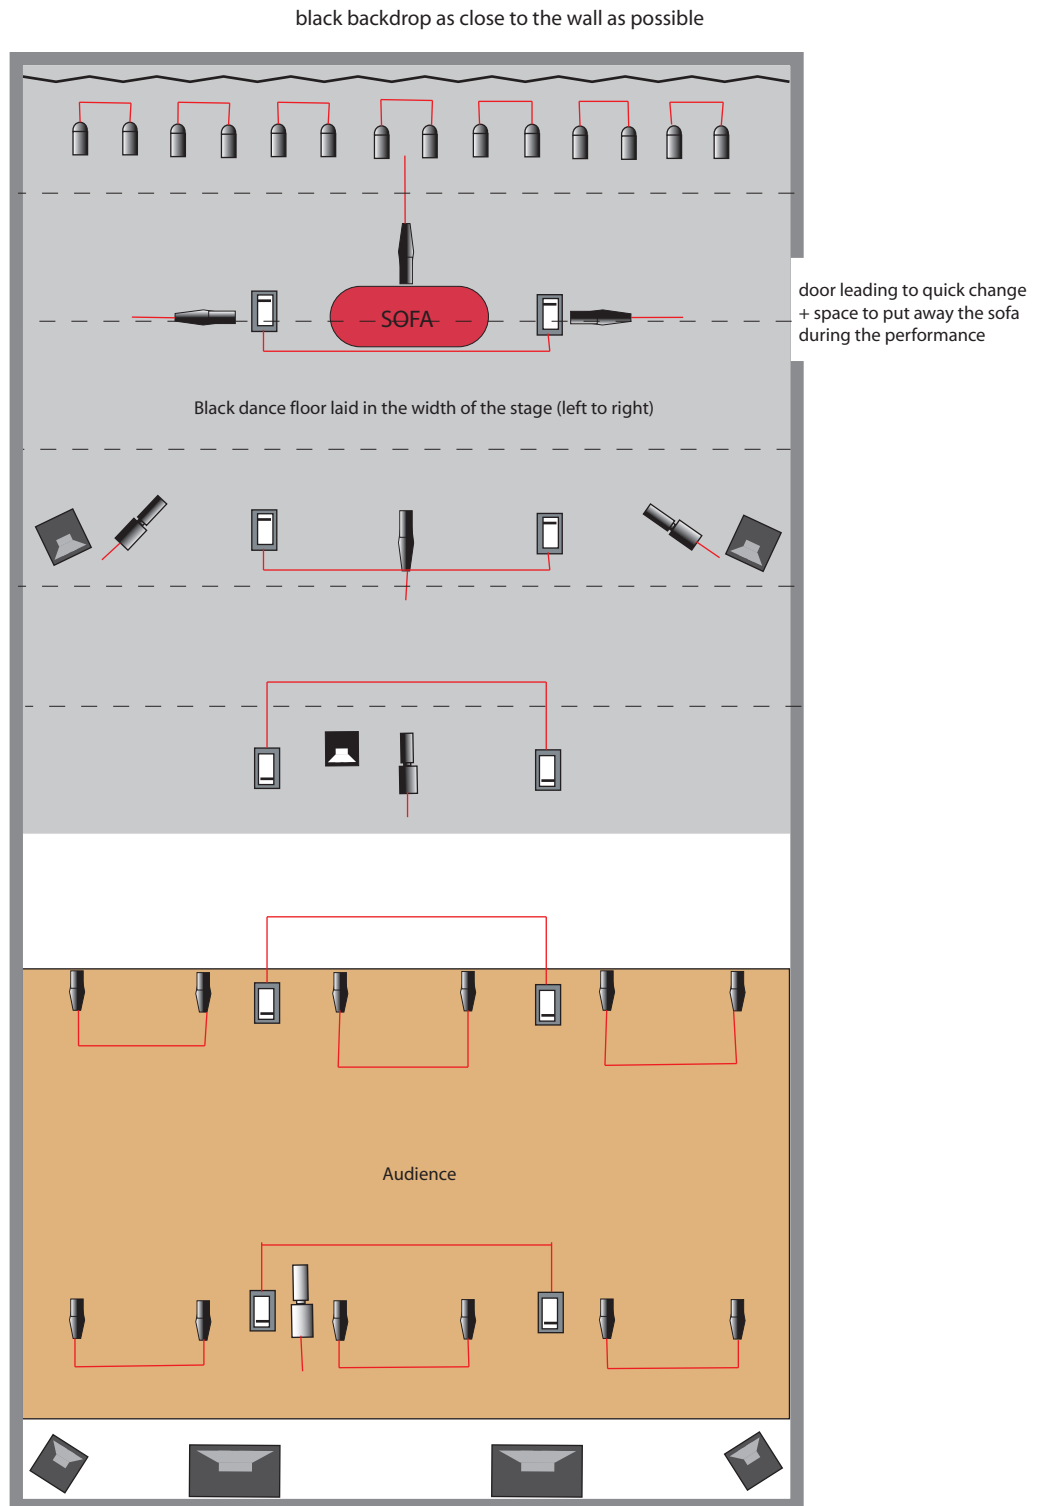

"THERE IS NO EXCEPTION TO THE RULE BECAUSE I AM NEVER WHAT I HAVE"
 Contact: Bruno Pocheron / 0176 223 71 565 / bpmonkey68@gmail.com

-  14 Pars 62 CP 64 / lee 061 + R114 / 7 channels
-  12 ETC source 4 profiles 36° / lee 203 + R119 / 6 channels
-  4 ETC source 4 profiles 26° / 2 in lee 152 + R132 and 2 in lee 176 + R132 / 4 channels
-  3 profiles Julliat 614S 1KW / 2 in lee 152 + R132 and 1 in R132 / 3 channels
-  1 profile Julliat 714S 2KW / lee 202 + R132 / 1 channel
-  10 asymmetric floods 1kw / lee 251 / 5 channels

-  4 full range speakers hanging from the grid
-  2 subwoofers under the tribune
-  1 sound monitor (wedge) on the floor with a long cable